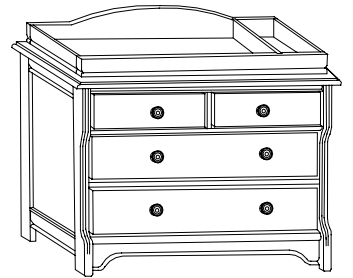

This is a special time in your life and we are here to help create the perfect place for your baby to sleep soundly.

CONVERTIBLE CRIB
55 1/2" W x 32 1/2" D x 46 1/2" H

5 DRAWER DRESSER
38 1/4" W x 20" D x 49 1/2" H