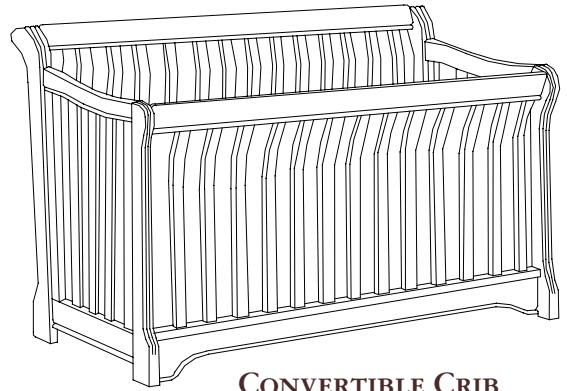

CONVERTIBLE CRIB
55 1/2" W x 32 1/2" D x 46 1/2" H