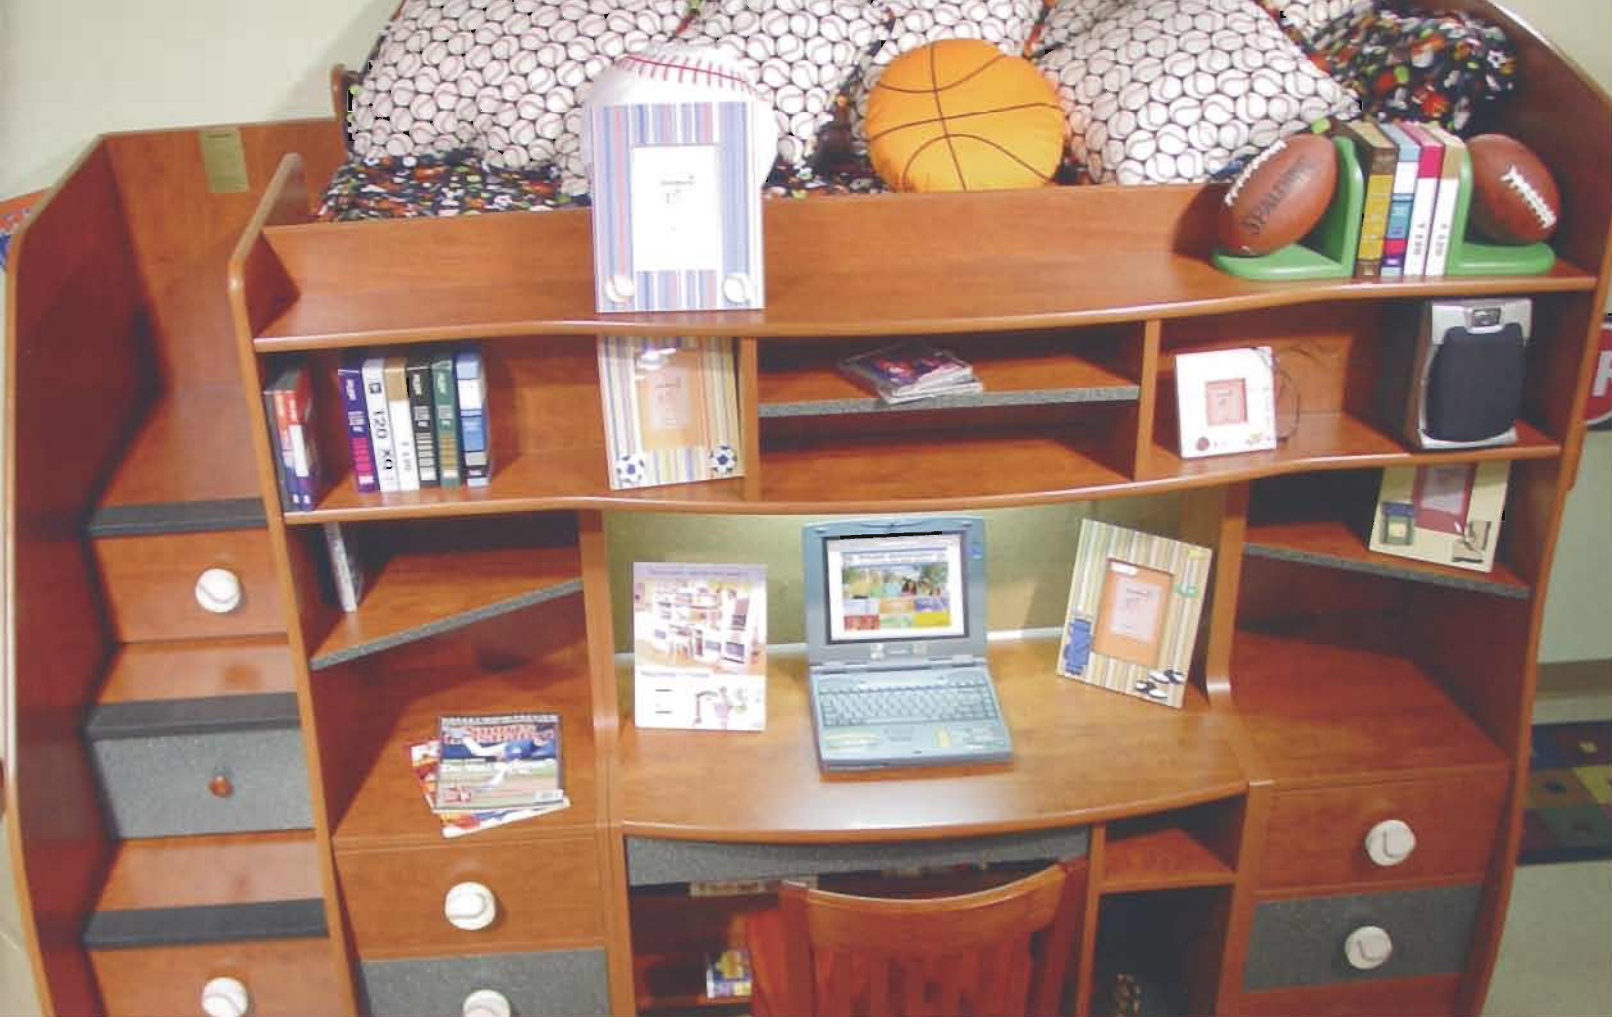

play and study

F U N C E N T E R S

by **BERG FURNITURE**

living and learning in one

Our Play and Study Fun Center is a truly innovative design, ideal for teens and tweens alike. It maximizes function using minimal floor space, combining practicality and fun in one.

Berg's Signature Staircase is a great feature. Replacing the old fashioned ladder, this innovative staircase with built-in drawers and shelves offers practical storage space. The non-slip tread, a wide and roomy stepping surface, along with the handrail allows quick and safe access to the top bed. The stairs can also be used for sitting during reading or any other family and friend get-together.

plenty of play and storage areas

Whether for homework or having fun, computers are an integral part of kids' everyday lives. That's why every Play and Study Fun Center comes with a full-size computer desk, complete with pullout keyboard tray, fluorescent lighting, six-outlet surge protection unit, and phone jack. There's also plenty of space to store books, computer supplies, and other treasures.

Space underneath the bed makes for the perfect private play area. It could also be used for additional storage as the kids get older. Comes complete with a built-in fluorescent light and removable storage shelves.