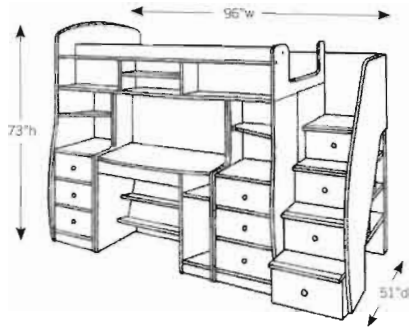

kids are special - make their rooms special, too!™

91-72-XX
Play and Study Fun Center
Loft-Style Twin bed with
Study center, stair case and play area.
96" w x 51" d x 73" h

To complete your child's room, we offer a full line of matching furniture.

22-60-XX
Beveled Mirror
32" w x 40" h