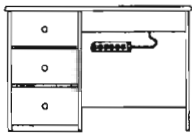

22-11-XX
Night Table, 1 Drawer
20" w x 22" d x 21" h

22-22-XX
3 Drawer Chest
36" w x 22" d x 30" h

22-71-XX
Hutch for 3 Drawer Chest
36" w x 12" d x 44" h

22-23-XX
Double Dresser
53" w x 22" d x 30" h

22-24-XX
5 Drawer Dresser
36" w x 22" d x 47" h

22-35-XX
Computer Desk
(with Pencil/Keyboard Drawer)
47" w x 24" d x 30" h

22-73-XX
Hutch for Computer Desk
47" w x 12" d x 43" h

22-60-XX
Beveled Mirror
32" w x 40" h

22-44-XX
Low Armoire
(includes 2 adjustable
shelves and hanging bar)
36" w x 22" d x 64" h