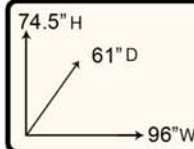

Displayed in Natural w/ Antique Brush Accents

Natural w/ Antique Brush Accents

Natural w/ Chestnut Accents

Natural w/ Nutmeg Accents

Kids are special . . . make their rooms special, too!

This bed is perfect for sleepovers! Slightly higher, it allows room for extra storage drawers and a trundle under the bottom bed. The only down side is that every kid in the neighborhood will want to sleep over at your house! Berg's signature, the staircase, provides safe and easy access to the top bed and can be installed on either the left or right side.